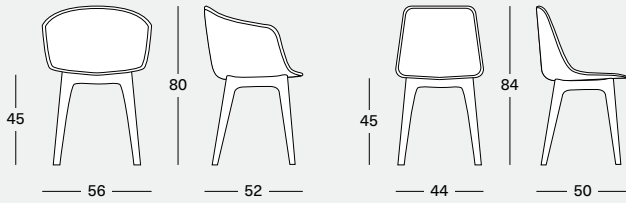

(P)E 7080

Quattro gambe polipropilene eco-friendly
Four legs polypropylene eco-friendly
Quatre jambes polypropylène eco-friendly
Vier Beine Polypropylen eco-friendly

(P)E 6080

Quattro gambe polipropilene eco-friendly
Four legs polypropylene eco-friendly
Quatre jambes polypropylène eco-friendly
Vier Beine Polypropylen eco-friendly

Dati tecnici

Scocca seduta

Monoscocca in polipropilene riciclato e rinforzato con farina di legno riciclato. Scocca ottenuta per stampaggio ad iniezione. I materiali sono completamente riciclabili.

Strutture

Monoscocca in polipropilene riciclato mescolato con farina di legno riciclato, ottenuta per stampaggio ad iniezione. I materiali sono completamente riciclabili.

Accessori

Cuscino anti scivolo per utilizzo indoor e outdoor disponibile sia per la poltroncina che per la sedia.

Certificazioni

Le certificazioni riguardanti i test di resistenza sono in corso.

Technical details

Seat shell

One-piece injection-moulded recycled polypropylene, mixed with recycled wood compound. Components fully recyclable.

Frame

One-piece injection-moulded recycled polypropylene, mixed with recycled wood compound. Components fully recyclable.

Accessories

Anti-slipping cushion for indoor and outdoor available for chair and armchair.

Certifications

Certifications about rest resistance are in progress.

Données techniques

Coque

Monocoque en polypropylène recyclé, mélangé avec sciure de bois recyclé, obtenue par moulage à injection. Matériaux complètement recyclable.

Structures

Polypropylène recyclé, mélangé avec sciure de bois recyclé, obtenue par moulage à injection. Matériaux complètement recyclable.

Accessoires

Coussin version indoor et outdoor disponible pour le petit fauteuil et pour la chaise.

Certifications

Les certifications concernant les tests de résistance sont en cours.

Technische Daten

Sitzschale

Aus recyclebarem Polypropylen gemischt mit recyclebaren Holzspannen, spritzgepresst. Die Materialien sind vollkommen recyclebar.

Gestelle

Aus recyclebarem Polypropylen gemischt mit recyclebaren Holzspannen, spritzgepresst. Die Materialien sind vollkommen recyclebar.

Zubehör

Der anti-Rutsch Sitzkissen fuer Indoor und Outdoor lieferbar fuer Stuhl und Armlehnstuhl.

Zertifikate

Widerstandstests in Arbeit.