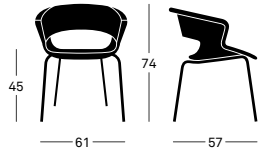

ZED

Z060
Z061

QUATTRO GAMBE

Polipropilene
Rivestita

- Cromato
- Satinato
- Bianco, Nero
- Colori speciali

FOUR LEGS

Polipropilene
Upholstered

- Chromed
- Satin
- White, Black
- Special colours