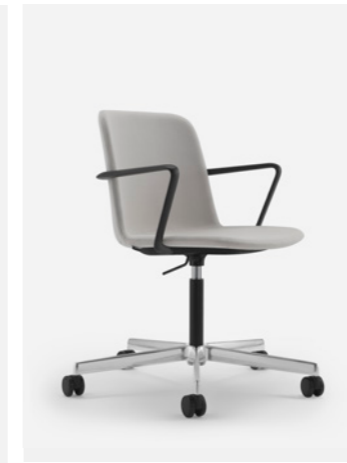

RAL 9002
White

RAL 9005
Black

Aluminum
Super
Colours
– armrest only

SuperLemon

SuperGrass

SuperSky

SuperSunset

Gas
Column
(Metal)

RAL 9005
Black

Cod.5161
Shell: upholstered
Armrest: Aluminum, SuperSunset
Frame: Aluminum, RAL 9005 Black

Cod.5161
Shell: upholstered
Armrest: Aluminum, SuperSky
Frame: Aluminum, RAL 9005 Black

Cod.5161
Shell: upholstered
Armrest: Aluminum, SuperGrass
Frame: Aluminum, RAL 9005 Black

Cod.5161
Shell: upholstered
Armrest: Aluminum, RAL 9002 White
Frame: Aluminum, RAL 9005 Black

Cod.5161
Shell: upholstered
Armrest: Aluminum, Brush Polished
Frame: Aluminum, Brush Polished

Cod.5161
Shell: upholstered
Armrest: Aluminum, RAL 9005 Black
Frame: Aluminum, Brush Polished