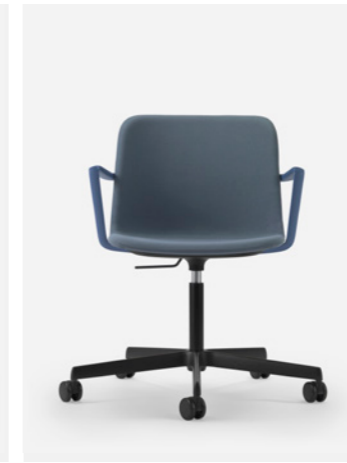

RAL 6006
Grey Olive

RAL 3009
Oxido Red

RAL 3007
Black Red

Gas
Column
(Metal)

RAL 9005
Black

SUPER COLOURS frame / armrest

Aluminum
– base,
plate

Brush
Polished

RAL 9002
White

RAL 9005
Black

Aluminum
Super
Colours
– armrest only

SuperLemon

SuperGrass

SuperSky

SuperSunset

Gas
Column
(Metal)

RAL 9005
Black

Cod.5161
Shell: upholstered
Armrest: Aluminum, SuperSunset
Frame: Aluminum, RAL 9005 Black

Cod.5161
Shell: upholstered
Armrest: Aluminum, SuperSky
Frame: Aluminum, RAL 9005 Black

Cod.5161
Shell: upholstered
Armrest: Aluminum, SuperGrass
Frame: Aluminum, RAL 9005 Black