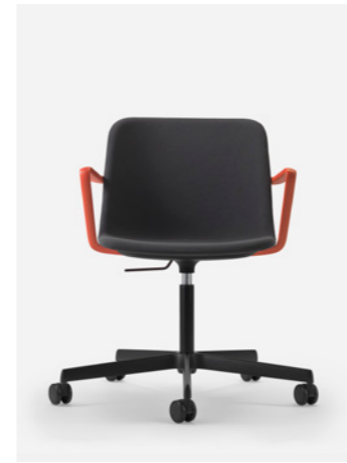

RAL 6006
Grey Olive

RAL 3009
Oxido Red

RAL 3007
Black Red

Gas
Column
(Metal)

RAL 9005
Black

SUPER COLOURS frame / armrest

Aluminum
– base,
plate

Brush
Polished

RAL 9002
White

RAL 9005
Black

Aluminum
Super
Colours
– armrest only

SuperLemon

SuperGrass

SuperSky

SuperSunset

Gas
Column
(Metal)

RAL 9005
Black

Cod.5161
Shell: upholstered
Armrest: Aluminum, SuperSunset
Frame: Aluminum, RAL 9005 Black

Cod.5161
Shell: upholstered
Armrest: Aluminum, SuperSky
Frame: Aluminum, RAL 9005 Black

Cod.5161
Shell: upholstered
Armrest: Aluminum, SuperGrass
Frame: Aluminum, RAL 9005 Black