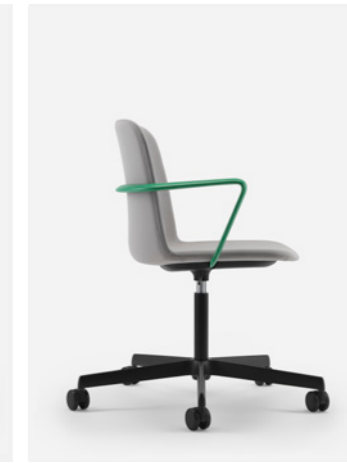

RAL 6006
Grey Olive

RAL 3009
Oxido Red

RAL 3007
Black Red

Gas
Column
(Metal)

RAL 9005
Black

SUPER COLOURS frame / armrest

Aluminum
– base,
plate

Brush
Polished

RAL 9002
White

RAL 9005
Black

Aluminum
Super
Colours
– armrest only

SuperLemon

SuperGrass

SuperSky

SuperSunset

Gas
Column
(Metal)

RAL 9005
Black

Cod.5161
Shell: upholstered
Armrest: Aluminum, SuperSunset
Frame: Aluminum, RAL 9005 Black

Cod.5161
Shell: upholstered
Armrest: Aluminum, SuperSky
Frame: Aluminum, RAL 9005 Black

Cod.5161
Shell: upholstered
Armrest: Aluminum, SuperGrass
Frame: Aluminum, RAL 9005 Black