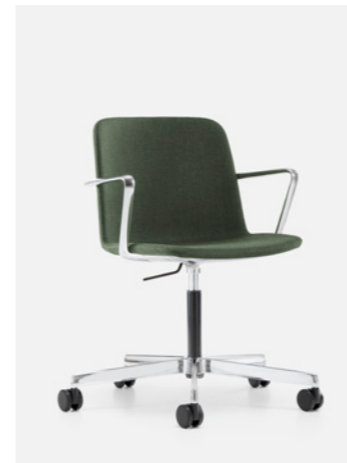

RAL 9002
White

RAL 9005
Black

Aluminum
Super
Colours
– armrest only

SuperLemon

SuperGrass

SuperSky

SuperSunset

Gas
Column
(Metal)

RAL 9005
Black

Cod.5161
Shell: upholstered
Armrest: Aluminum, SuperSunset
Frame: Aluminum, RAL 9005 Black

Cod.5161
Shell: upholstered
Armrest: Aluminum, SuperSky
Frame: Aluminum, RAL 9005 Black

Cod.5161
Shell: upholstered
Armrest: Aluminum, SuperGrass
Frame: Aluminum, RAL 9005 Black

Cod.5161
Shell: upholstered
Armrest: Aluminum, RAL 9002 White
Frame: Aluminum, RAL 9005 Black

Cod.5161
Shell: upholstered
Armrest: Aluminum, Brush Polished
Frame: Aluminum, Brush Polished

Cod.5161
Shell: upholstered
Armrest: Aluminum, RAL 9005 Black
Frame: Aluminum, Brush Polished