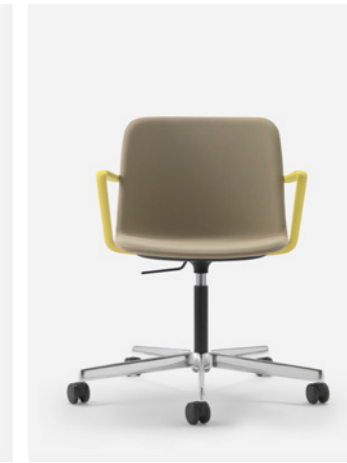

RAL 9002
White

RAL 9005
Black

Aluminum
Super
Colours
– armrest only

SuperLemon

SuperGrass

SuperSky

SuperSunset

Gas
Column
(Metal)

RAL 9005
Black

Cod.5161
Shell: upholstered
Armrest: Aluminum, SuperSunset
Frame: Aluminum, RAL 9005 Black

Cod.5161
Shell: upholstered
Armrest: Aluminum, SuperSky
Frame: Aluminum, RAL 9005 Black

Cod.5161
Shell: upholstered
Armrest: Aluminum, SuperGrass
Frame: Aluminum, RAL 9005 Black

Cod.5161
Shell: upholstered
Armrest: Aluminum, RAL 9002 White
Frame: Aluminum, RAL 9005 Black

Cod.5161
Shell: upholstered
Armrest: Aluminum, Brush Polished
Frame: Aluminum, Brush Polished

Cod.5161
Shell: upholstered
Armrest: Aluminum, RAL 9005 Black
Frame: Aluminum, Brush Polished