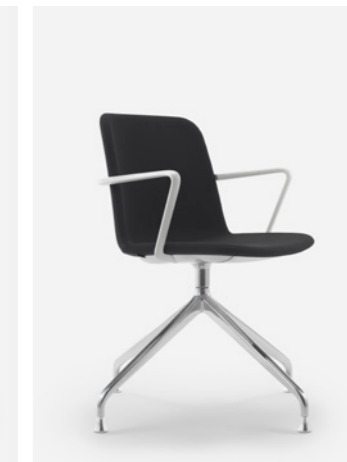

Cod.5151
Shell: upholstered
Armrest: Aluminum, RAL 9002 White
Frame: Aluminum, Brush Polished