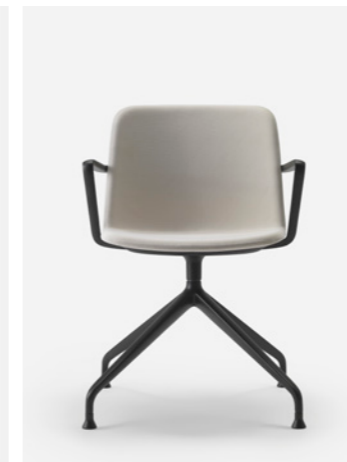

Cod.5151
Shell: upholstered
Armrest: Aluminum, RAL 9005 Black
Frame: Aluminum, RAL 9005 Black