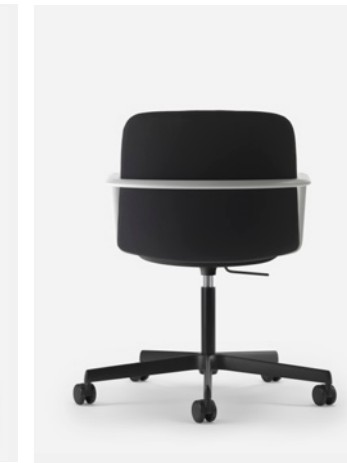

RAL 6006
Grey Olive

RAL 3009
Oxido Red

RAL 3007
Black Red

Gas
Column
(Metal)

RAL 9005
Black

SUPER COLOURS frame / armrest

Aluminum
– base,
plate

Brush
Polished

RAL 9002
White

RAL 9005
Black

Aluminum
Super
Colours
– armrest only

SuperLemon

SuperGrass

SuperSky

SuperSunset

Gas
Column
(Metal)

RAL 9005
Black

Cod.5161
Shell: upholstered
Armrest: Aluminum, SuperSunset
Frame: Aluminum, RAL 9005 Black

Cod.5161
Shell: upholstered
Armrest: Aluminum, SuperSky
Frame: Aluminum, RAL 9005 Black

Cod.5161
Shell: upholstered
Armrest: Aluminum, SuperGrass
Frame: Aluminum, RAL 9005 Black

Cod.5161
Shell: upholstered
Armrest: Aluminum, RAL 9002 White
Frame: Aluminum, RAL 9005 Black

Cod.5161
Shell: upholstered
Armrest: Aluminum, Brush Polished
Frame: Aluminum, Brush Polished

Cod.5161
Shell: upholstered
Armrest: Aluminum, RAL 9005 Black
Frame: Aluminum, Brush Polished