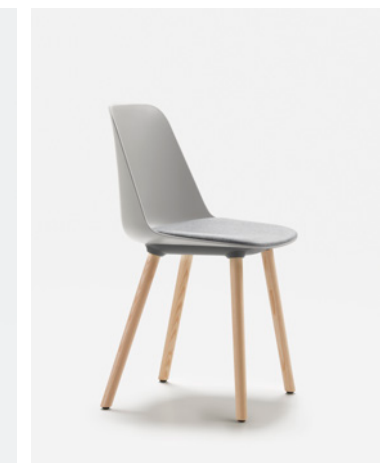

Cod.6040
shell: Max R60 Re-Essential Grey+seat padding
frame: Wood, Natural Ash