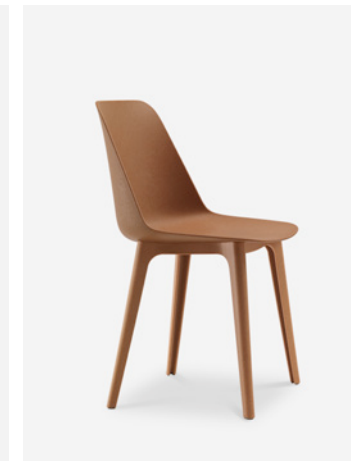

Cod.6080
Max W51 Re-Wood Virgin