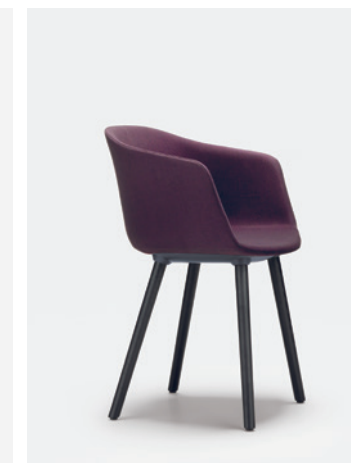

Cod.7041
shell: Upholstered
frame: Wood, Dark Ash