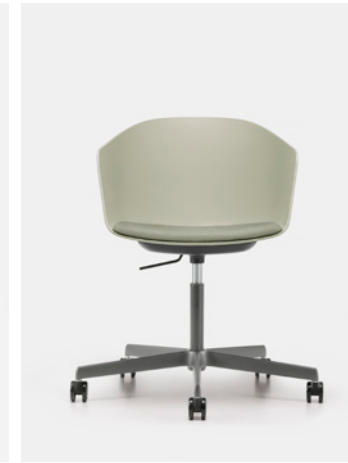

# Max Work

Color plan 2020

Best matching

Cod.7630  
shell: Max R60 Re-Essential Grey  
frame: Aluminum, RAL 9005 Black

Cod.7630  
shell: Max R56 Re-Mud  
frame: Aluminum, RAL 6006 Grey Olive

Cod.7530  
shell: Max R28 Re-Water + seat padding  
frame: Aluminum, RAL 7046 Tele Grey 2