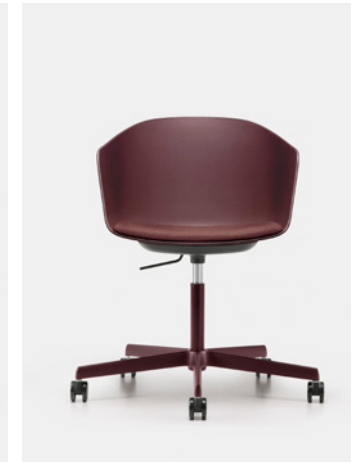

# Max Work

Color plan 2020

Best matching

Cod.7630  
shell: Max R60 Re-Essential Grey  
frame: Aluminum, RAL 9005 Black

Cod.7630  
shell: Max R56 Re-Mud  
frame: Aluminum, RAL 6006 Grey Olive

Cod.7530  
shell: Max R28 Re-Water + seat padding  
frame: Aluminum, RAL 7046 Tele Grey 2