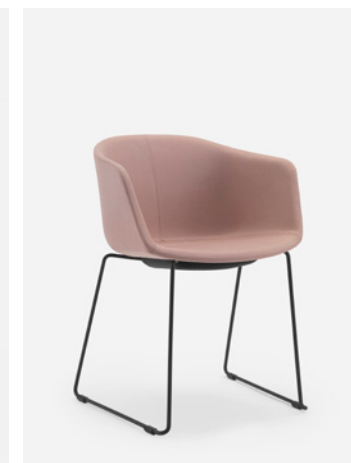

Cod.6080  
shell: Max R57 Re-Off Black  
frame: Max R57 Re-Off Black

Cod.7080  
Max W52 Re-Wood Birch

Cod.6080  
Max W51 Re-Wood Virgin

Cod.7080  
Max W53 Re-Wood Bark

Cod.6080  
Max W60 Re-Wood Moss

Cod.6010  
shell: RE MAX® Solid Palette  
frame: Metal, RAL 9005 Black