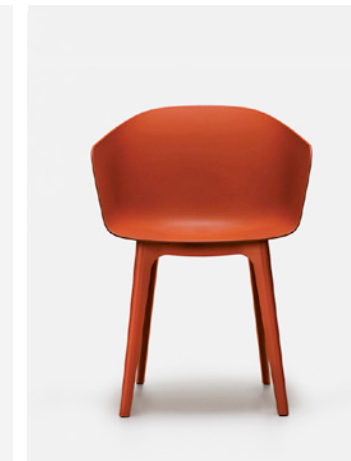

Cod.7080
Max W53 Re-Wood Bark