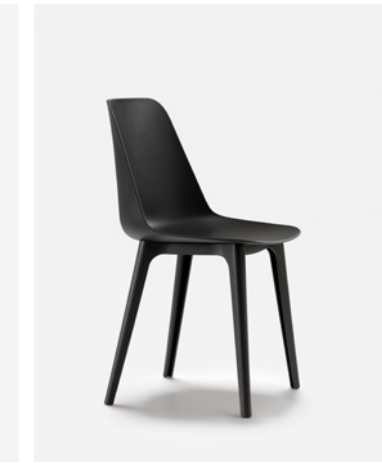

### Best matching

Cod.7080  
shell: Max R55 Re-Silk White  
frame: Max R57 Re-Off Black

Cod.7080  
shell: Max R28 Re-Water  
frame: Max R57 Re-Off Black

Cod.7080  
shell: Max R56 Re-Mud  
frame: Max R57 Re-Off Black