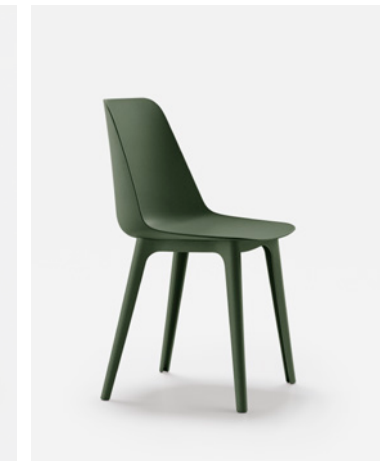

Cod.6080  
shell: Max R57 Re-Off Black  
frame: Max R57 Re-Off Black

Cod.7080  
Max W52 Re-Wood Birch

Cod.6080  
Max W51 Re-Wood Virgin

Cod.7080  
Max W53 Re-Wood Bark

Cod.6080  
Max W60 Re-Wood Moss

Cod.6010  
shell: RE MAX® Solid Palette  
frame: Metal, RAL 9005 Black